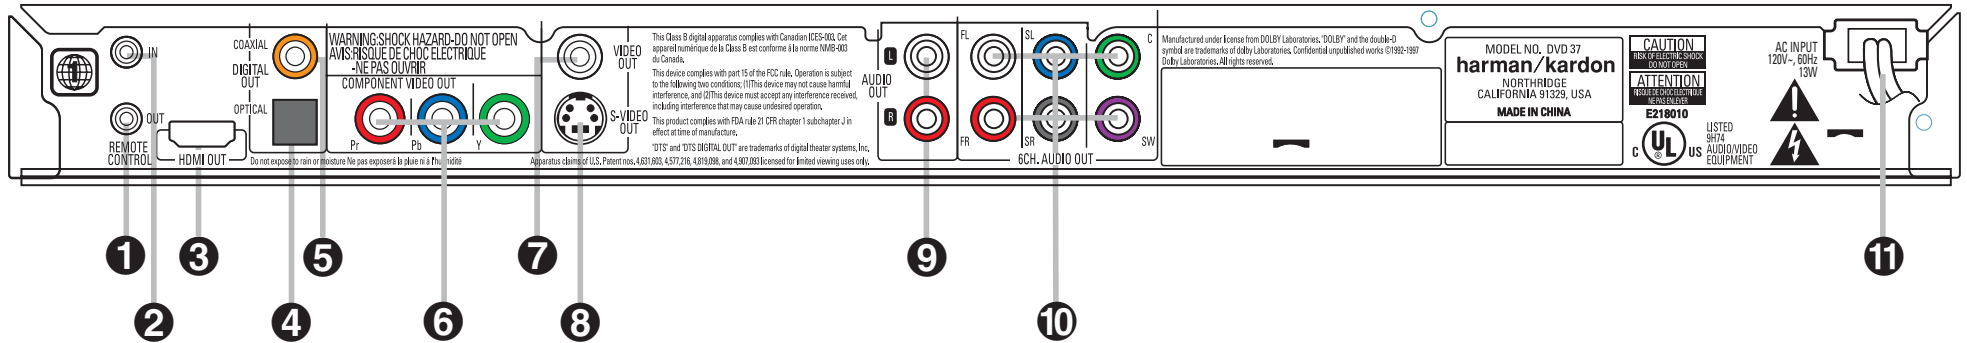

# DVD 37 REAR-PANEL CONNECTIONS

- 1** Remote Control Output
- 2** Remote Control Input
- 3** HDMI Output
- 4** Optical Digital Audio Output
- 5** Coaxial Digital Audio Output
- 6** Component Video Outputs

- 7** Composite Video Output
- 8** S-Video Output
- 9** Analog Audio Outputs
- 10** 6-Channel Audio Outputs
- 11** AC Power Cord